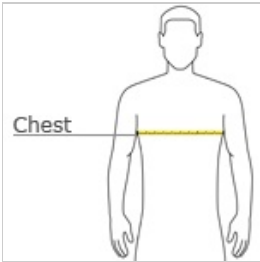

Cozy sweats in our core weight.

- 7.8-ounce, 50/50 cotton/poly fleece
- Air jet yarn for softness

CARE INSTRUCTIONS

Machine wash cold, inside out with like colors. Only non-chlorine bleach, when needed. Tumble dry low. Do not iron.

front

back

HOW TO MEASURE

CHEST WIDTH

Measure under the arm and around the fullest part of the chest with arms down, keeping tape horizontal.

SIZE CHART

	S	M	L	XL	2XL	3XL	4XL
Chest	35-37	38-40	41-43	44-46	47-49	50-53	54-57