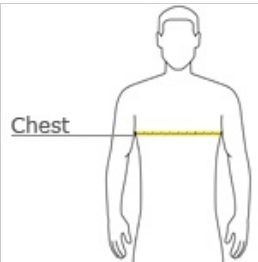

Essential Fleece Full-Zip Hooded Sweatshirt. PC90ZH

Nothing is better for relaxing than our 9-ounce favorite at a budget-friendly price.

- 9-ounce, 50/50 cotton/poly fleece
- Air jet yarn for softness
- YKK metal zipper
- Front pockets

CARE INSTRUCTIONS

Machine wash cold, inside out, with like colors. Only non-chlorine bleach when needed. Tumble dry medium. Medium-hot iron. Do not iron decoration.

front

back

HOW TO MEASURE

CHEST WIDTH

Measure under the arm and around the fullest part of the chest with arms down, keeping tape horizontal.

SIZE CHART

	4XL	S	M	L	XL	2XL	3XL
Chest	54-57	35-37	38-40	41-43	44-46	47-49	50-53

COLOR INFORMATION

Please note: PMS code information is shown only when an exact match is available.

Ash
PMS COOL GRAY
3C

Athletic Heather
PMS COOL GRAY
7C