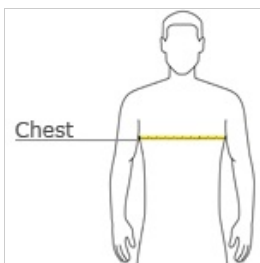

Heavy Cotton™ 100% Cotton T-Shirt. 5000

- 5.3-ounce, 100% US cotton
- 99/1 cotton/poly (Ash)
- 90/10 cotton/poly (Sport Grey, Antique Cherry Red, Antique Irish Green, Antique Jade Dome, Antique Orange, Antique Sapphire)
- 50/50 cotton/poly (Blackberry, Dark Heather, Heather Military Green, Heather Navy, Heather Radiant Orchid, Heather Red, Heather Sapphire, Lilac, Midnight, Neon Blue, Neon Green, Russet, Sunset, Tweed, Safety Green, Safety Orange, Safety Pink, Graphite Heather)
- Non-topstitched, classic width, rib collar
- Taped neck and shoulders
- Recycled, high-performing black tear-away label
- Classic fit, seamless body

front

back

Due to the nature of 50/50 cotton/poly neon fabrics, special care must be taken throughout the printing process.
 Please note: This product is transitioning from tear-away labels to recycled, high-performing black tear-away labels.
 Your order may contain a combination of both labels.

HOW TO MEASURE

CHEST WIDTH
 Measure under the arm and around the fullest part of the chest with arms down, keeping tape horizontal.

SIZE CHART

	S	M	L	XL	2XL	3XL	4XL	5XL
Chest	34-36	38-40	42-44	46-48	50-52	54-56	58-60	62-64